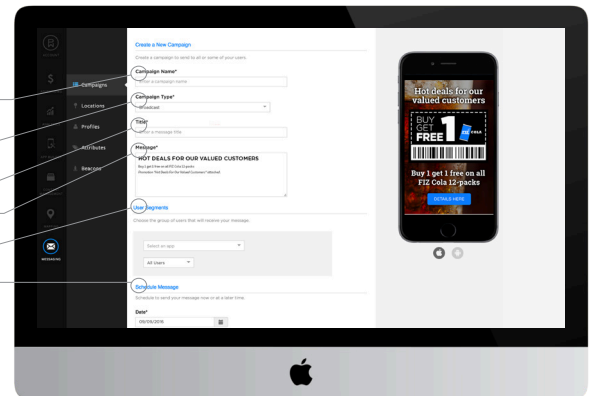

**Proactive insight:** The Mist platform tracks user activity for detailed record keeping, asset tracking and behavior analysis.

**Open APIs:** Mist offers a mobile SDK for iOS and Android with three types of APIs for seamless integration with complementary products, such as Phunware mobile applications.

Mapping, navigation  
and wayfinding

Mobile marketing  
automation

Campaign editor portal

- Name your campaign
- Select your campaign type
- Fill in your message title
- Fill in your messaging
- Select user profiles to target
- Schedule your message