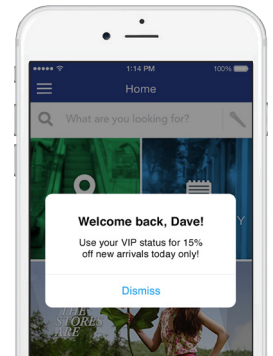

Mobile marketing
automation