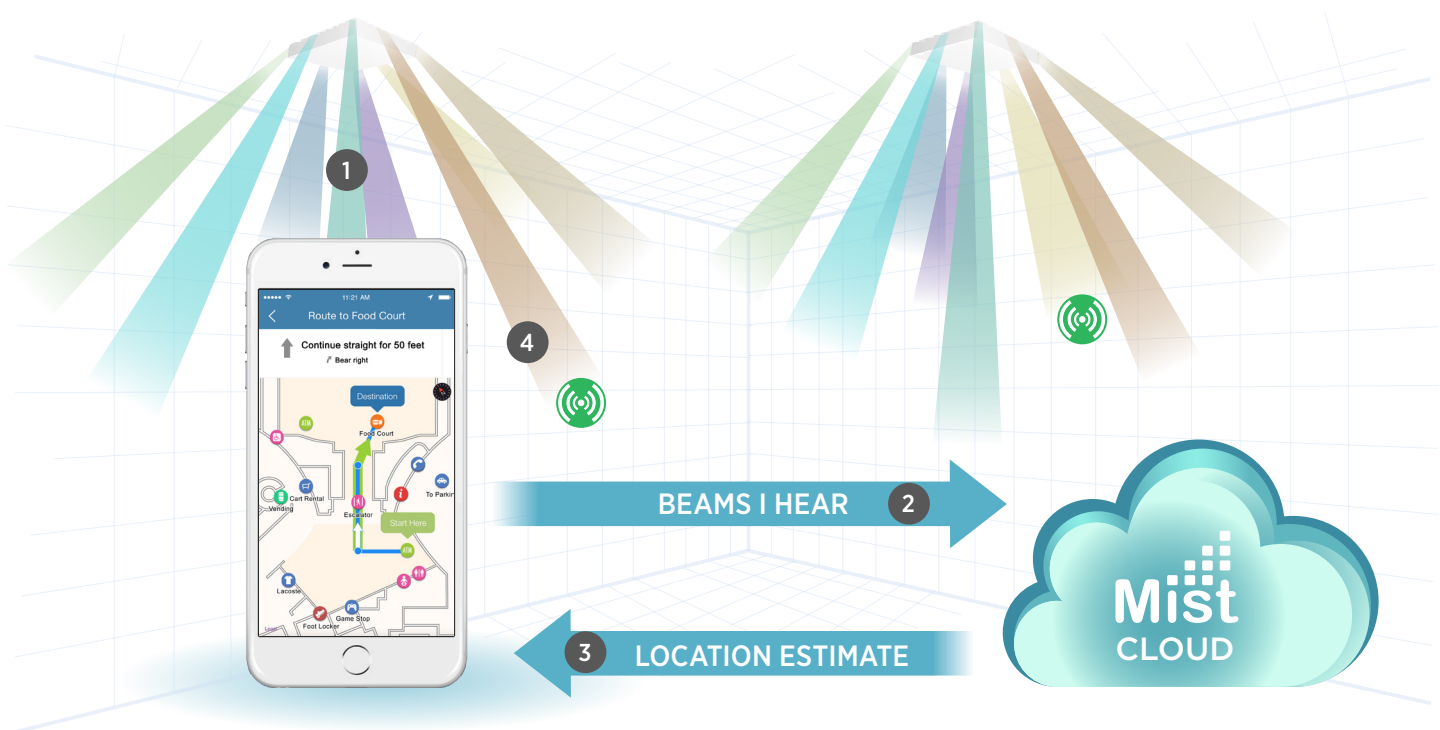

Mapping, navigation  
and wayfinding

Mobile marketing  
automation

Campaign editor portal

- Name your campaign
- Select your campaign type
- Fill in your message title
- Fill in your messaging
- Select user profiles to target
- Schedule your message

# ENGAGE. MANAGE. MONETIZE.

Wayfinding and Mobile Marketing Automation with Phunware and Mist

**Phunware platform + Mist vBLE infrastructure =  
Real-time, facility-wide routing and engagement**