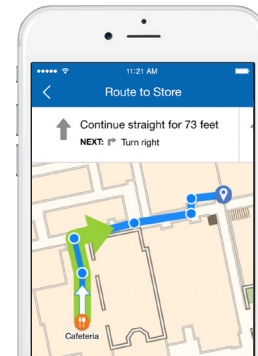

MIST LOCATION SERVICES

The Mist wireless platform was designed from the ground up to handle the unique wireless needs of the smart device era. It combines cloud intelligence with on-premise access points to simplify wireless operations and deliver high-value location services via Wi-Fi and Bluetooth Low energy (BLE). Unique advantages of the Mist BLE solution include:

High-accuracy location: Mist offers 1-3 meter location accuracy (the best in the industry) and sub-second latency in most environments. Machine learning eliminates the need for BLE site surveys and provides the best user experience.

Virtual beacons: With Mist's patented vBLE technology, you can deploy an unlimited amount of virtual beacons for proximity messaging with the simple click of a mouse. There is no need to purchase, deploy and manage separate physical beacons with batteries, eliminating headaches and up to 90% of BLE hardware costs.

Proactive insight: The Mist platform tracks user activity for detailed record keeping, asset tracking and behavior analysis.

Open APIs: Mist offers a mobile SDK for iOS and Android with three types of APIs for seamless integration with complementary products, such as Phunware mobile applications.

Mapping, navigation
and wayfinding